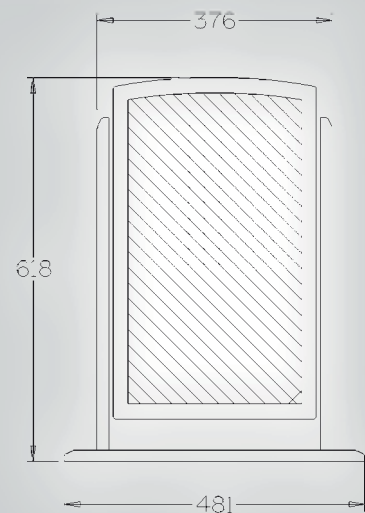

# Specifications

Traditional Lt Pelmet

Tapered Lt Pelmet

Traditional Cornice

Tapered Cornice

Universal Cornice Lt Pelmet

Curved Door

Triple Mirror Set