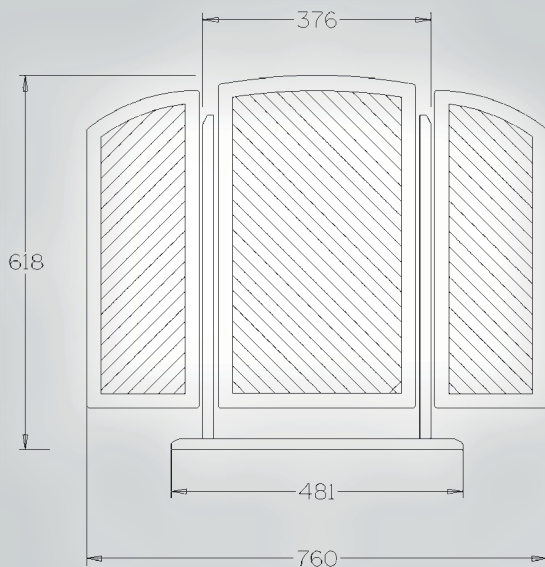

# Specifications

Traditional Lt Pelmet

Tapered Lt Pelmet

Traditional Cornice

Tapered Cornice

Universal Cornice Lt Pelmet

Curved Door

Triple Mirror Set